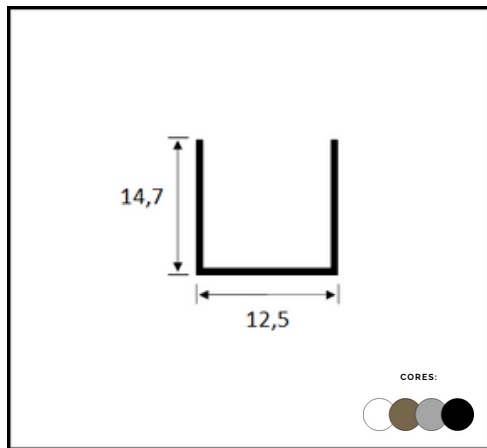

LINHA PERFIL U

**PERFIL ALU 14,7 X 12,5
PU DE MEIA**