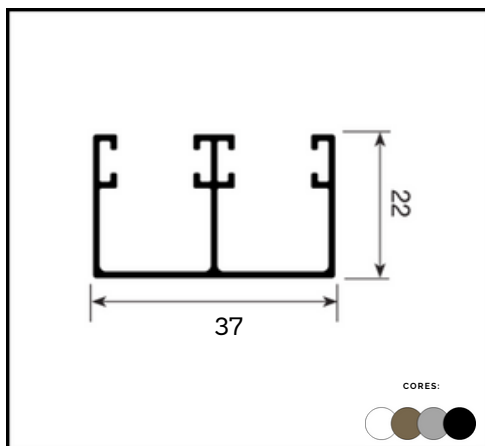

**PERFIL BX 500
TRILHO DUPLO Ø8MM GL5**