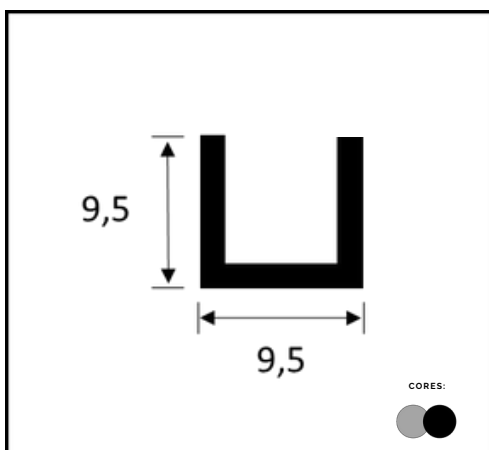

PERFIL U 036 - U 9,53 X
9,53 (3/8)